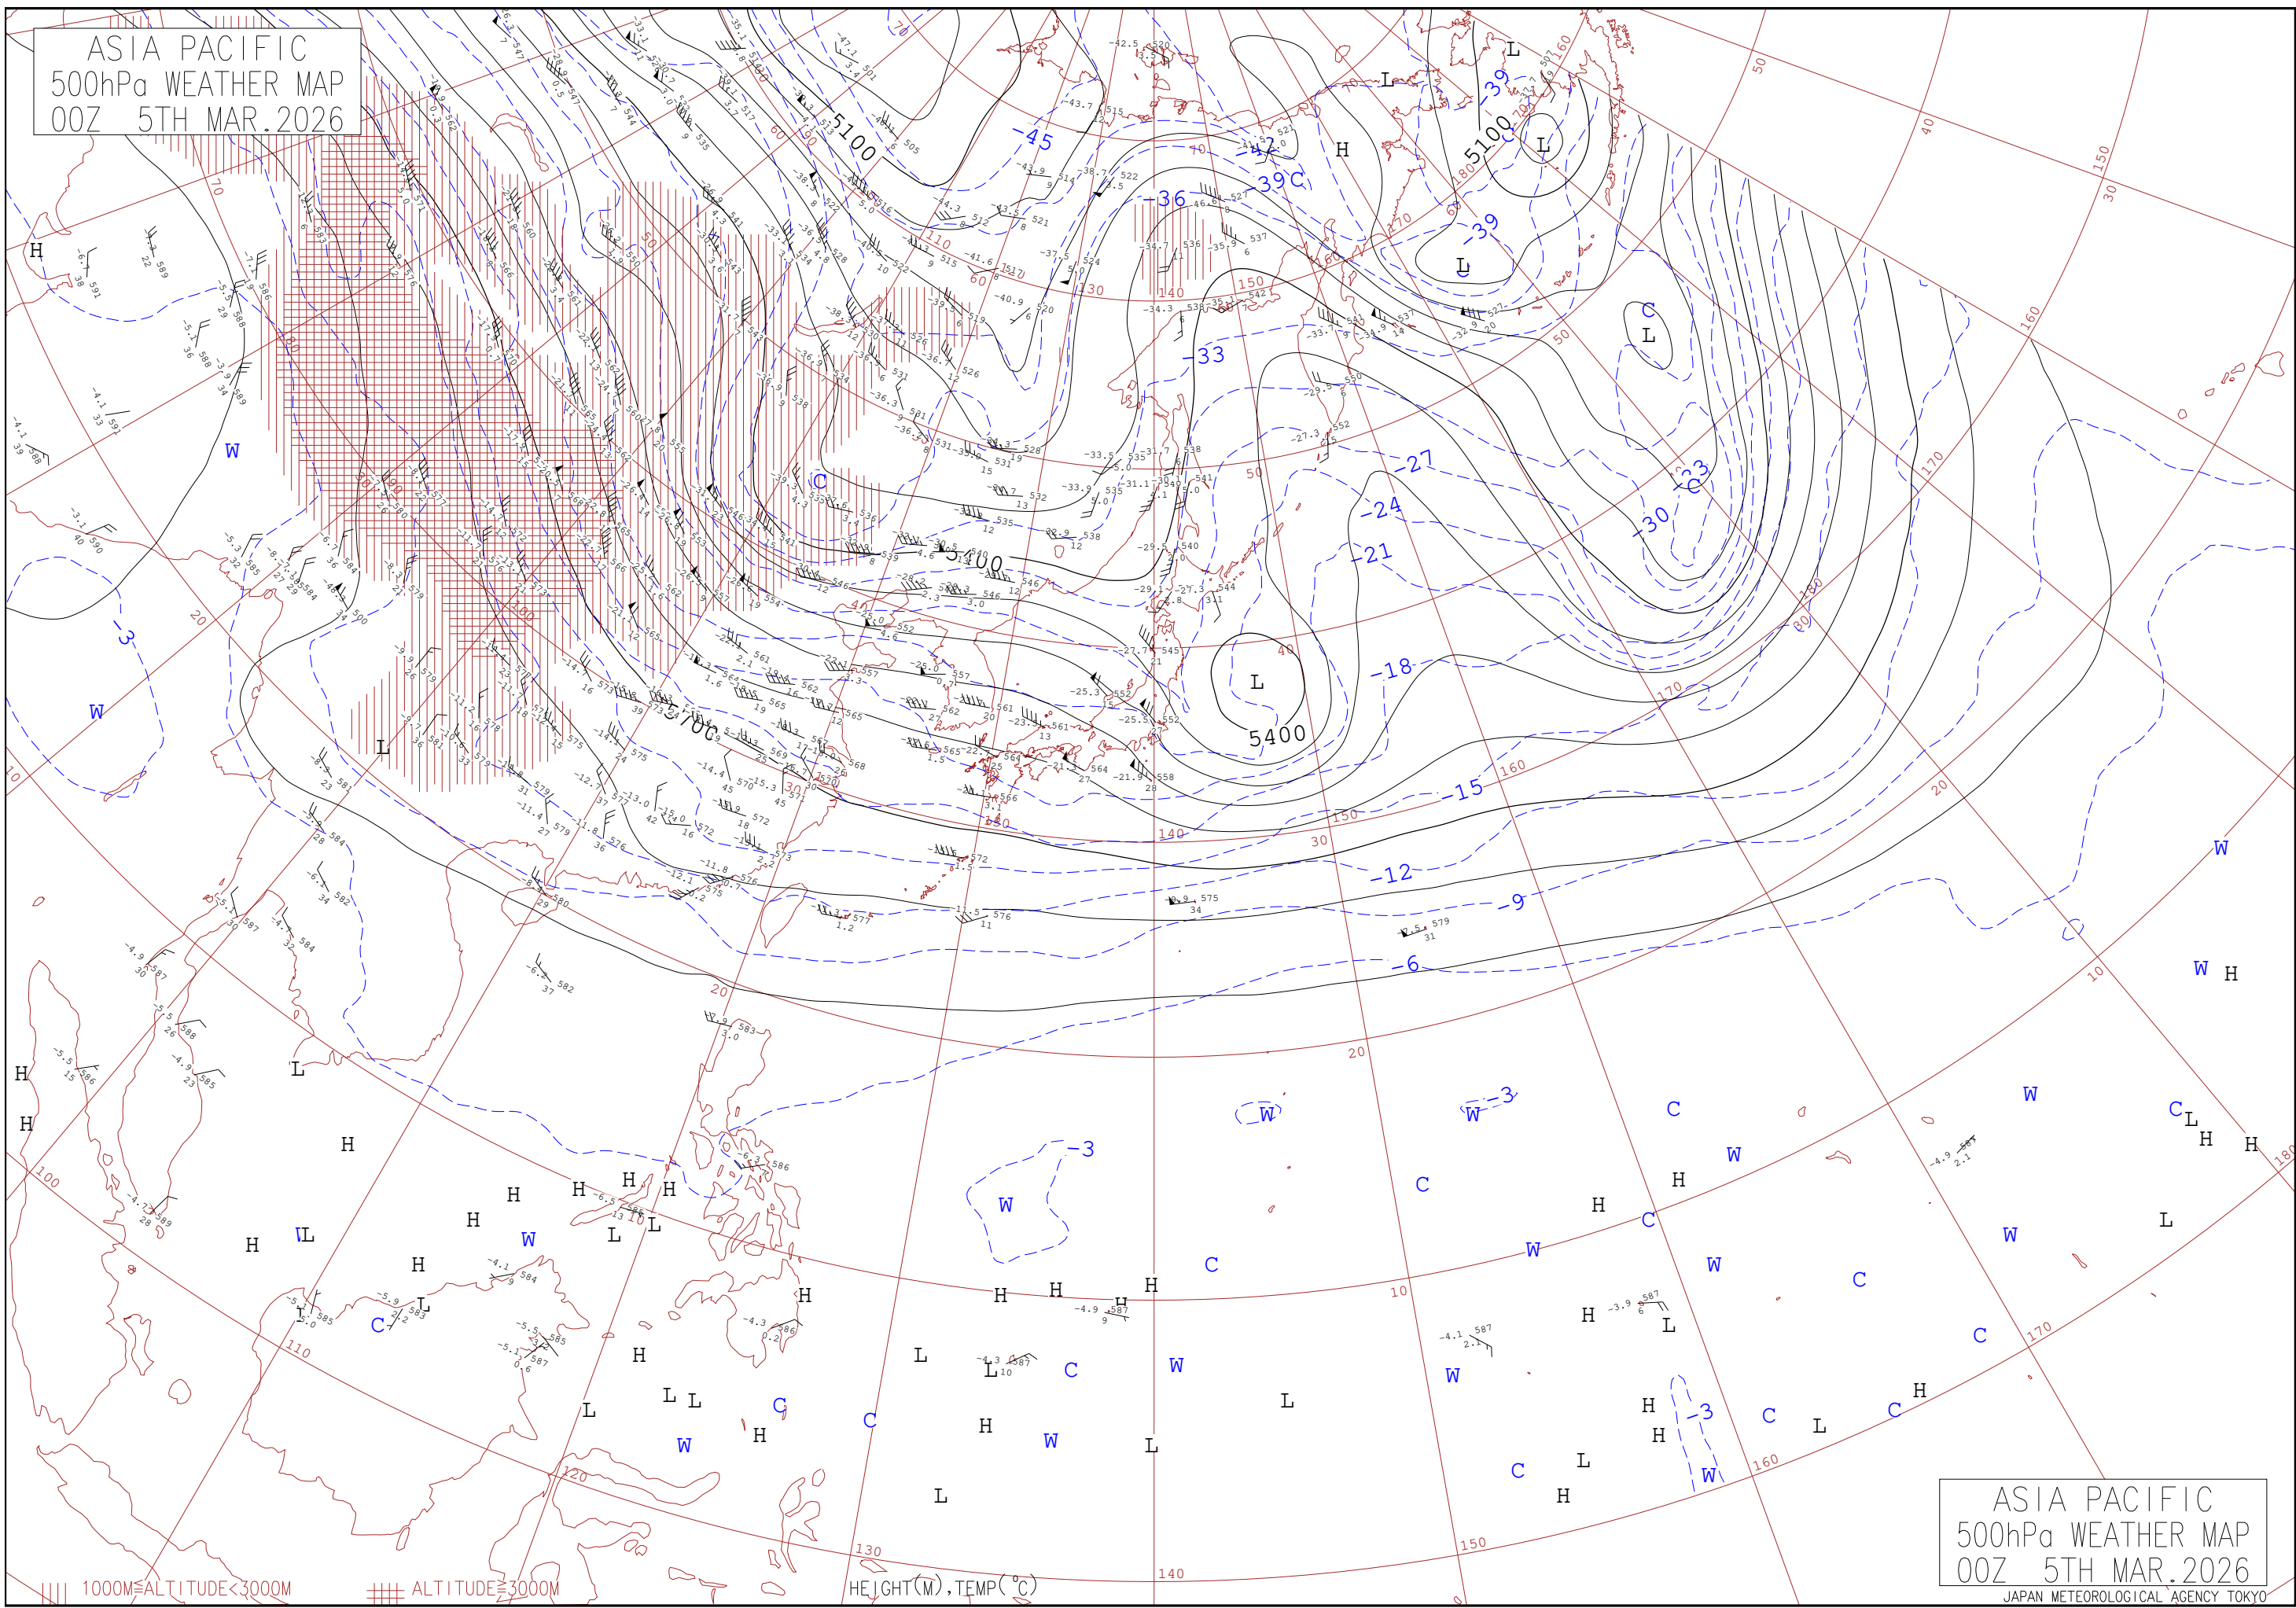

ASIA PACIFIC  
500hPa WEATHER MAP  
00Z 5TH MAR. 2026

ASIA PACIFIC  
500hPa WEATHER MAP  
00Z 5TH MAR. 2026

JAPAN METEOROLOGICAL AGENCY TOKYO

|||| 1000M ALTITUDE < 3000M

||||| ALTITUDE ≥ 3000M

HEIGHT (M), TEMP (°C)