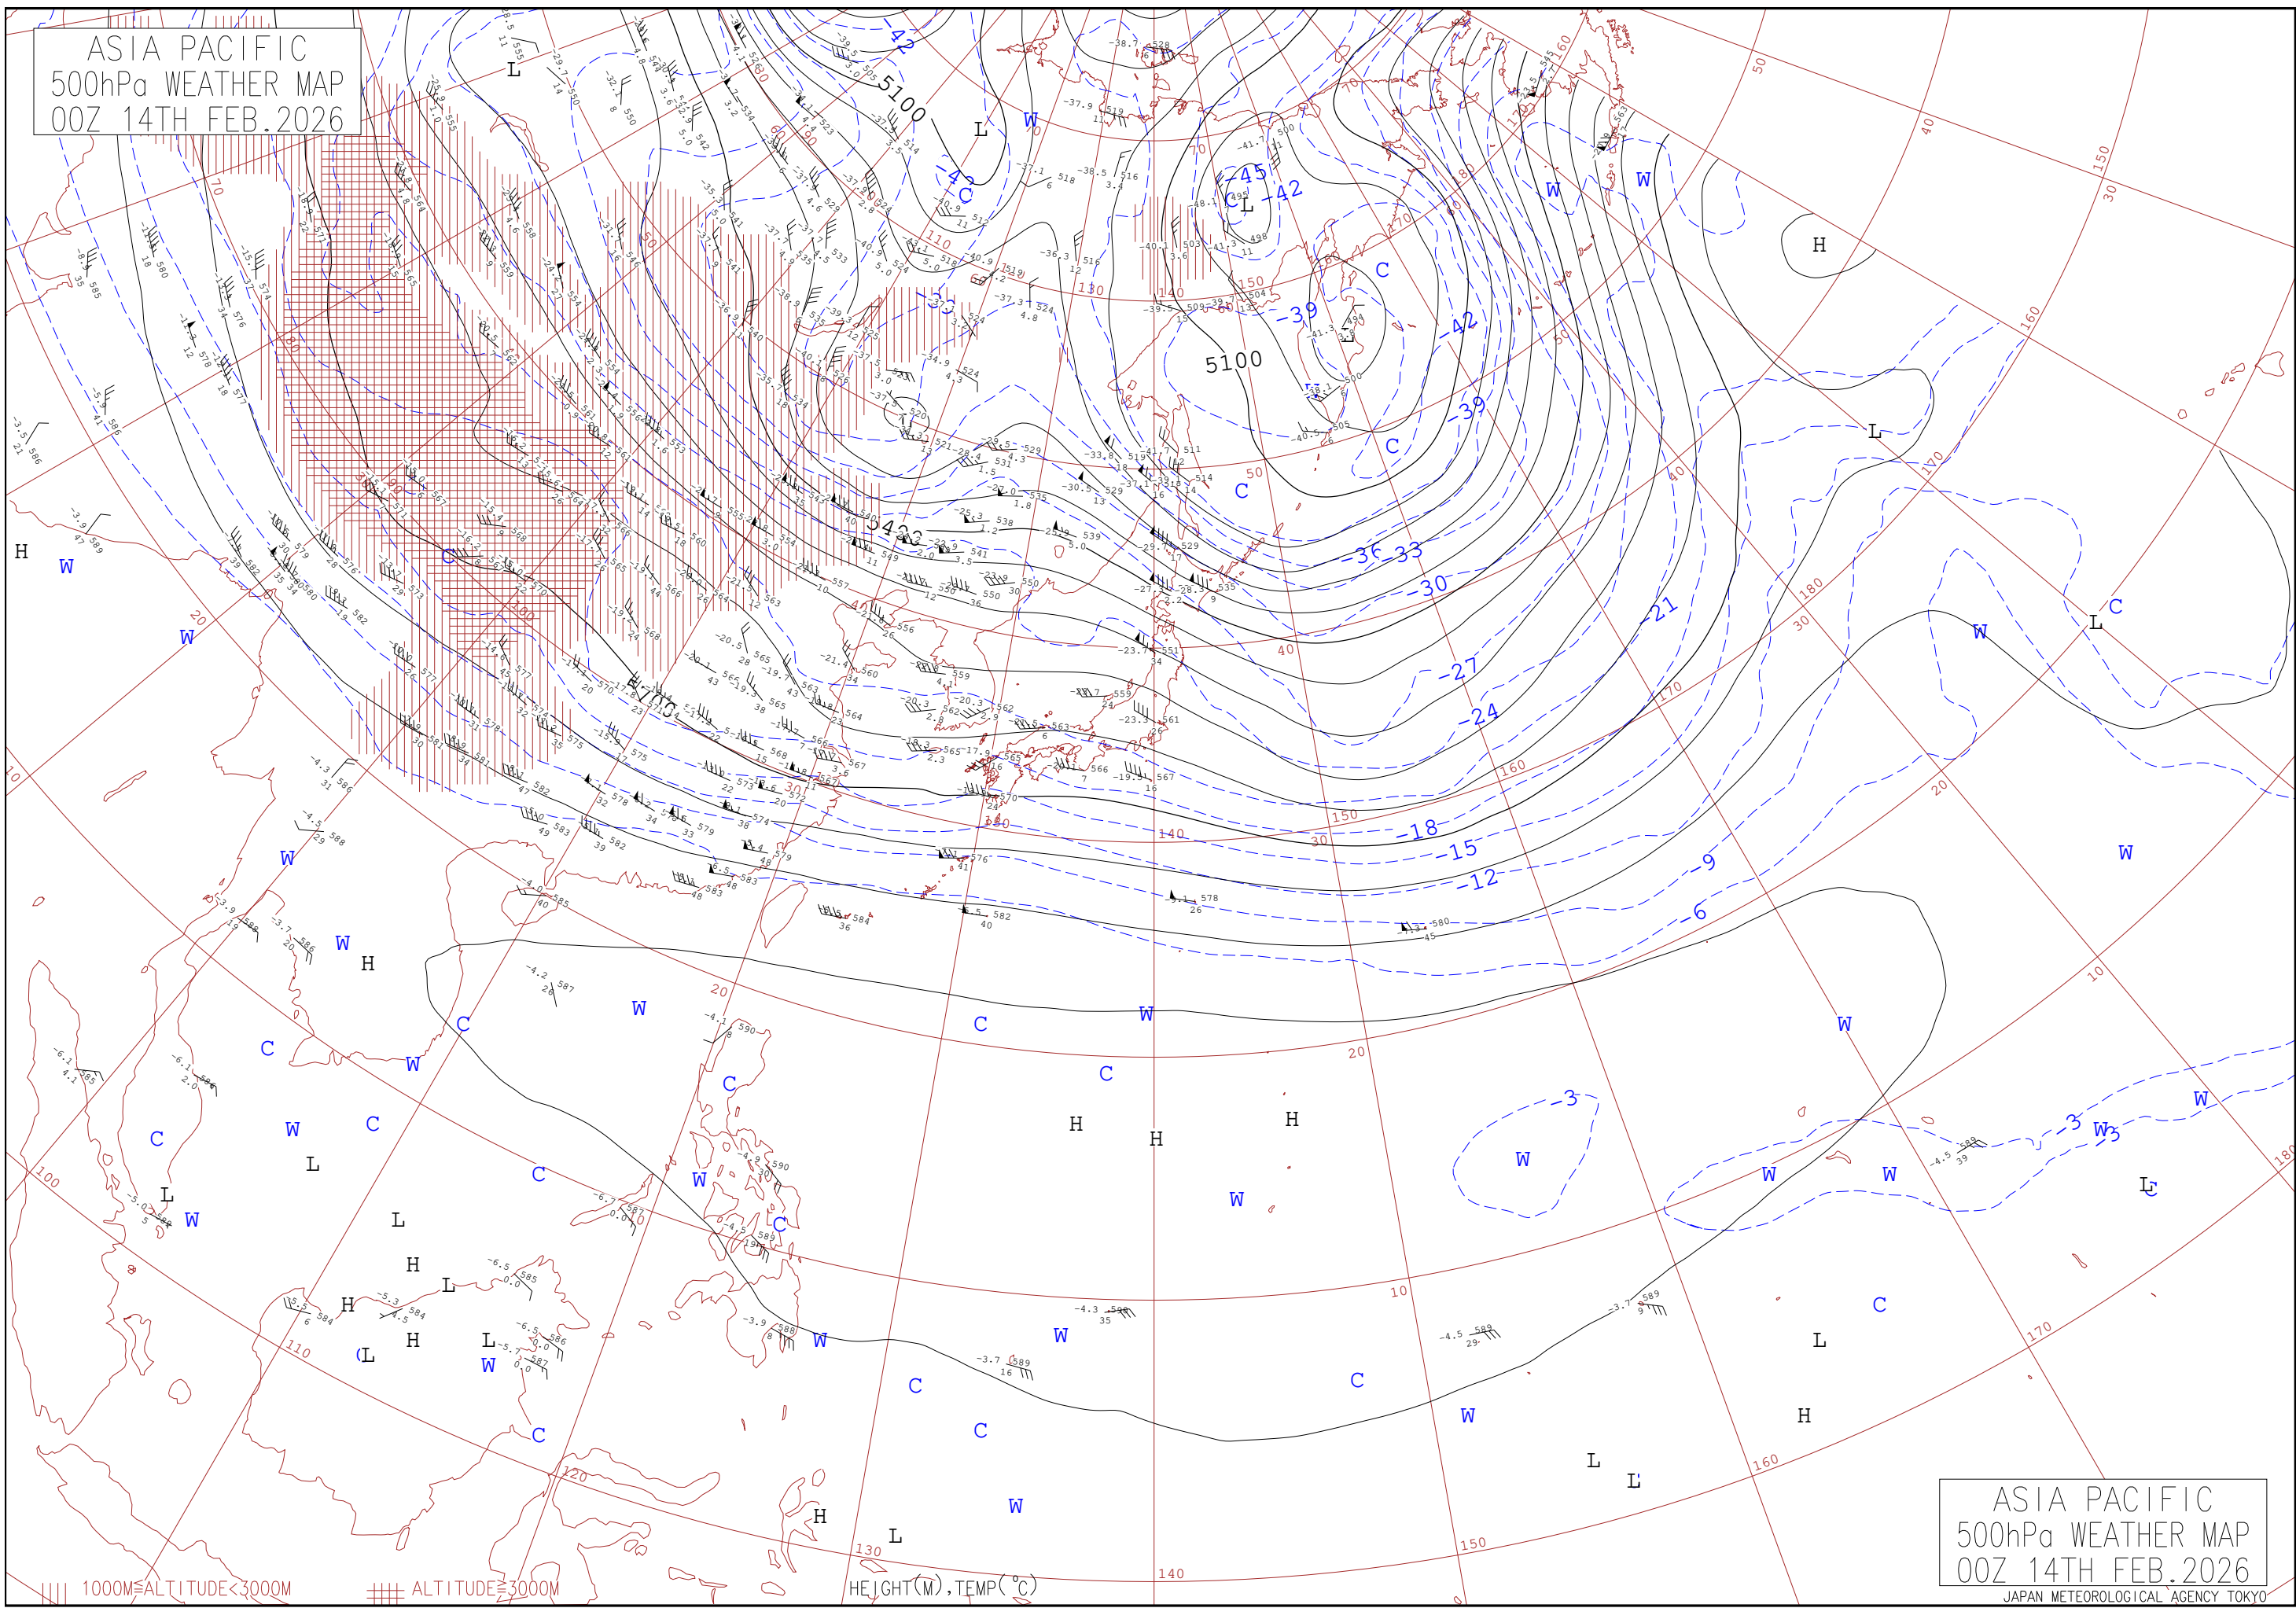

ASIA PACIFIC
500hPa WEATHER MAP
00Z 14TH FEB. 2026

ASIA PACIFIC
500hPa WEATHER MAP
00Z 14TH FEB. 2026

JAPAN METEOROLOGICAL AGENCY TOKYO

|||| 1000M ≤ ALTITUDE < 3000M

||||| ALTITUDE ≥ 3000M

HEIGHT (M), TEMP (°C)