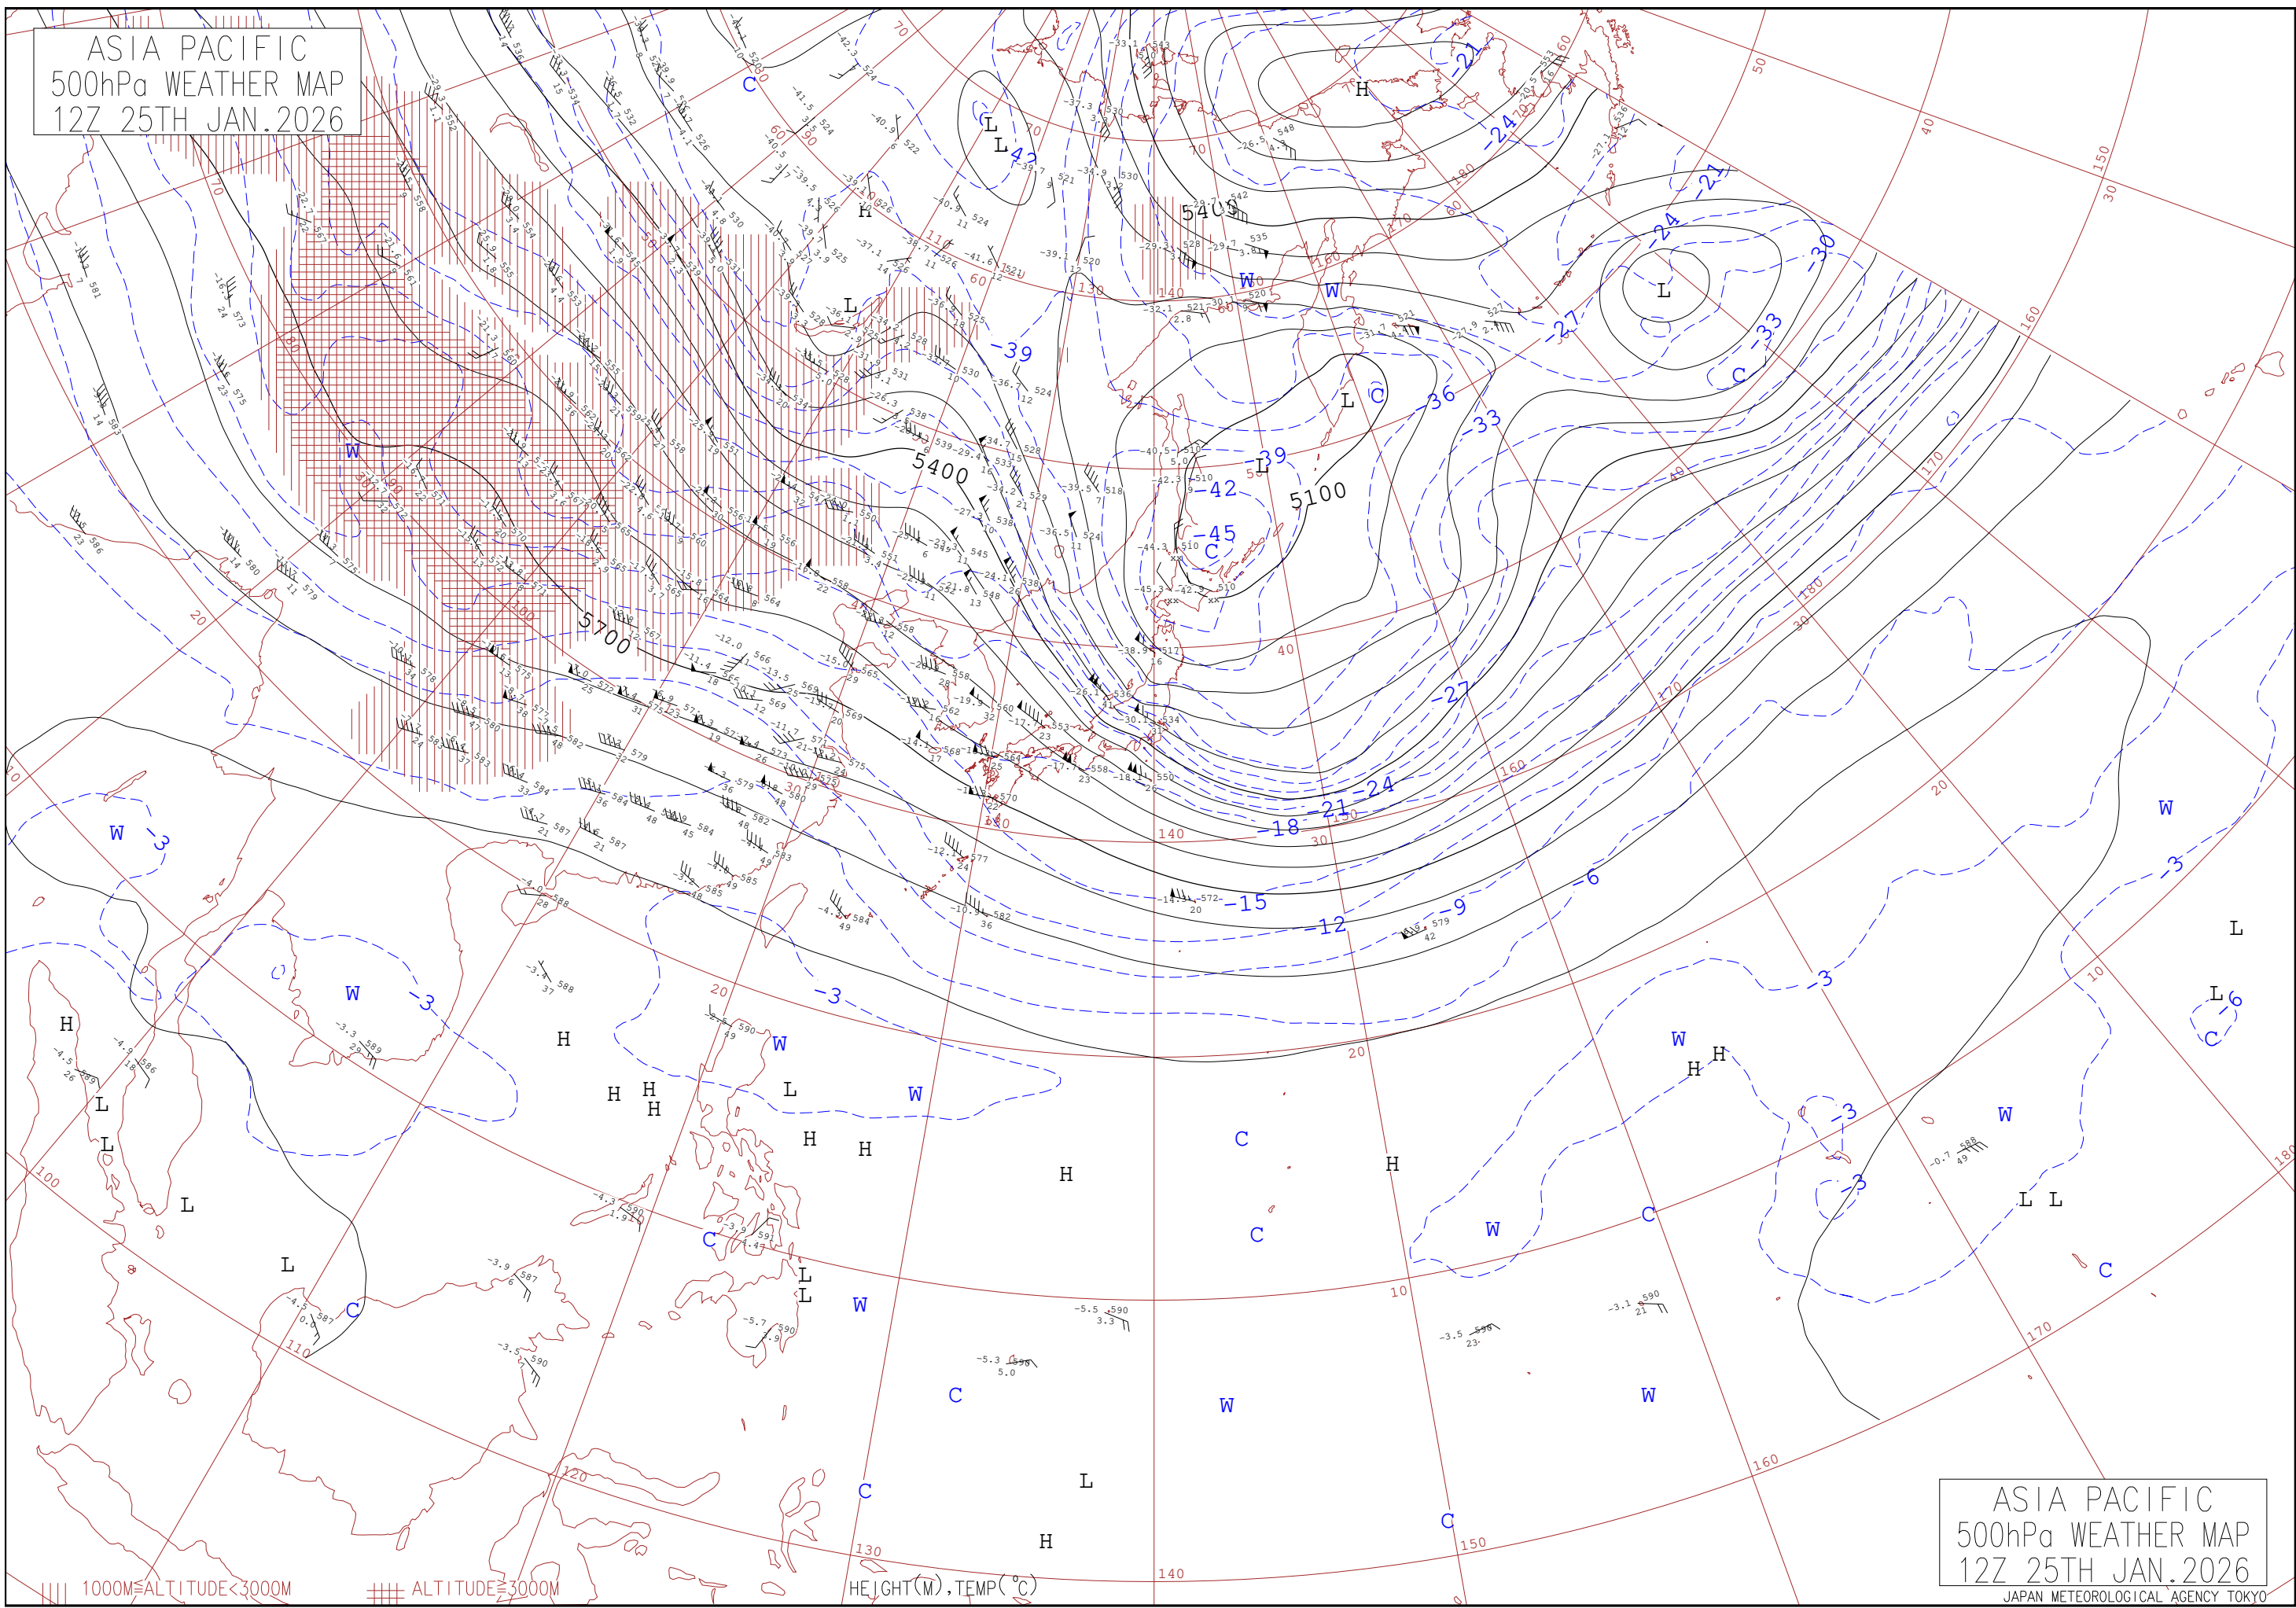

ASIA PACIFIC
500hPa WEATHER MAP
12Z 25TH JAN. 2026

ASIA PACIFIC
500hPa WEATHER MAP
12Z 25TH JAN. 2026

JAPAN METEOROLOGICAL AGENCY TOKYO

|||| 1000M≦ALTITUDE<3000M

||||| ALTITUDE≧3000M

HEIGHT(M), TEMP(°C)

140