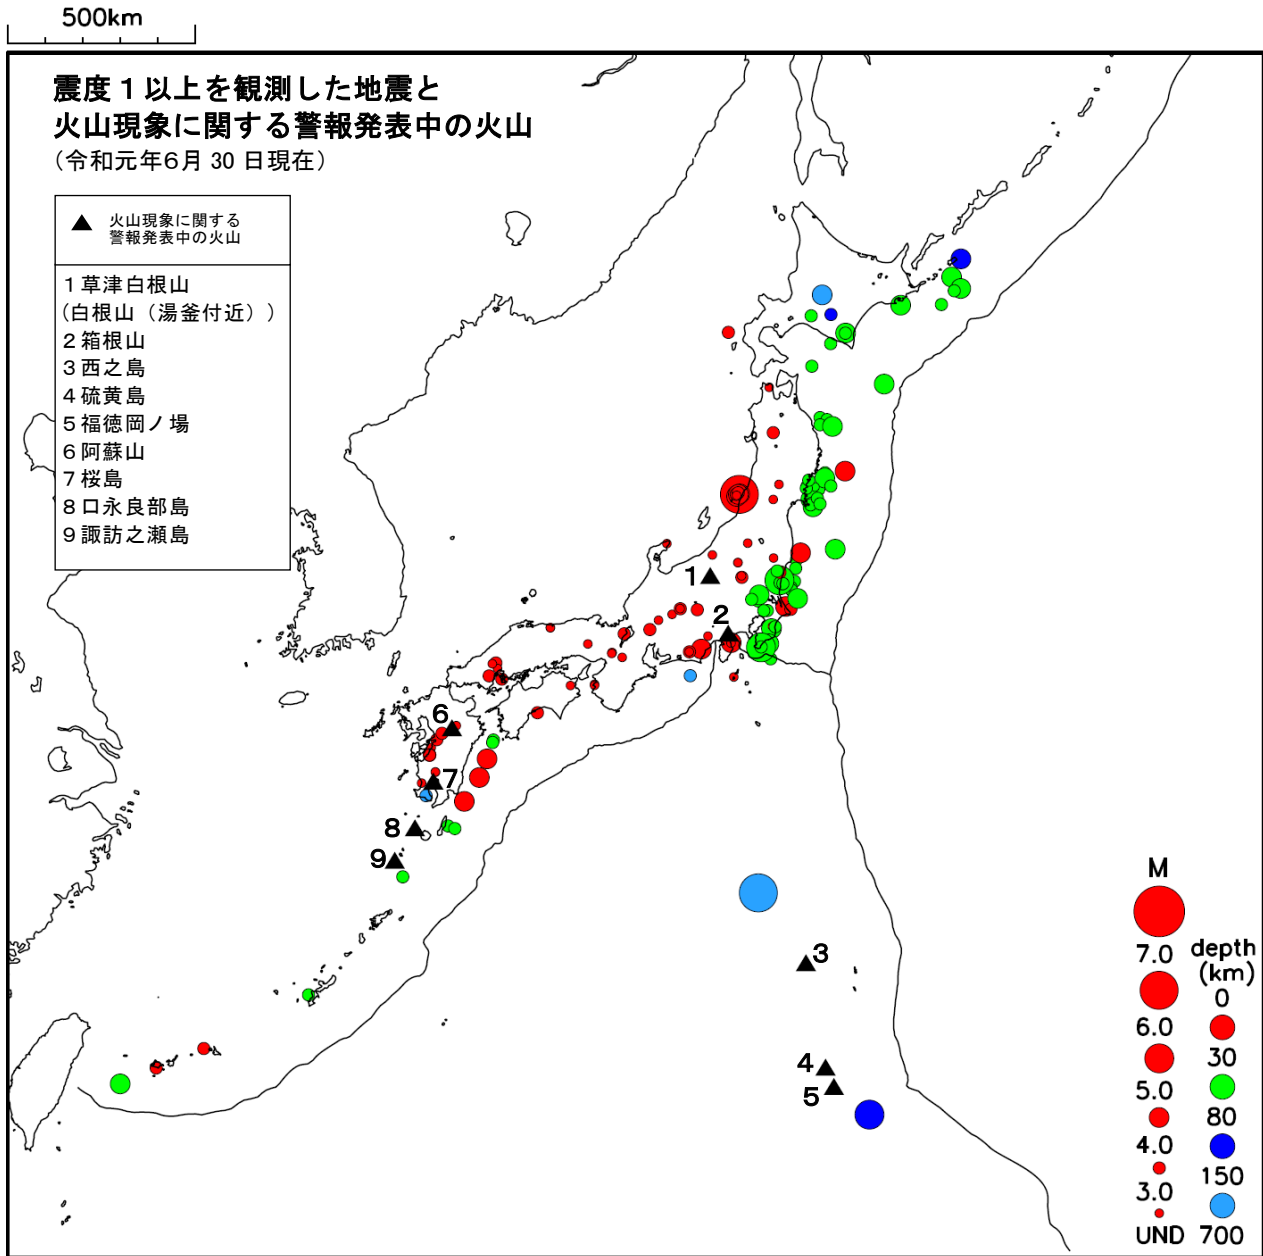

令和元年6月 地震・火山月報(防災編)

Monthly Report on Earthquakes and Volcanoes in Japan

June 2019

気 象 庁

Japan Meteorological Agency